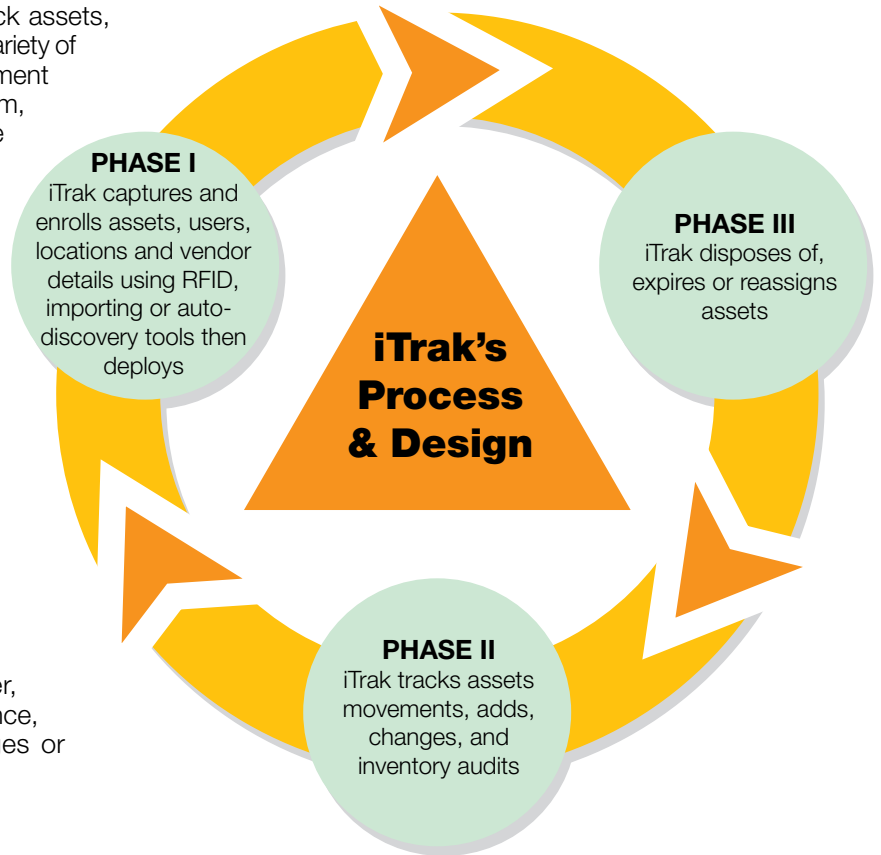

Track Your Assets

iTrak® software can track your tagged assets using an active, semi active, or passive RFID solution. Know the date, time and location your asset(s) were moved from location to location. iTrak® brings flexibility and expansion capabilities. Since we develop the software in house we can provide custom solutions to meet your specific requirements.

Professional asset reports, alerts, email messages and the ability to search and view data using the web are standard features when using the iTrak® software. Complex issues that come with asset management such as contracts, financial details, leases and warranties are handled easily with iTrak® software.